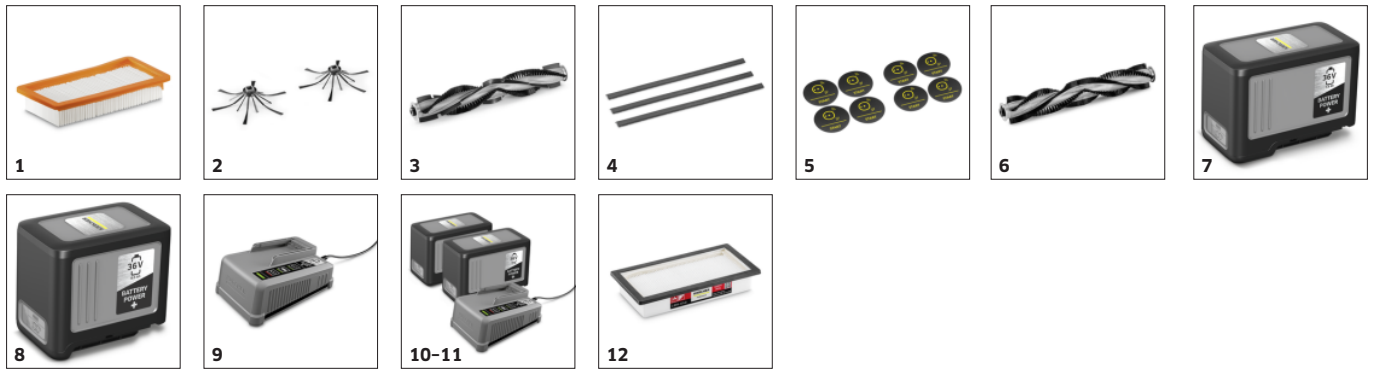

ACCESSORIES FOR KIRA CV 50

1.454-500.0

		Order no.	Description	
VACUUMS				
Filters				
EPA filter	1	6.414-631.0	Washable EPA filter for BR 45/22 scrubber dryer and DS 6 spray extraction cleaner from Kärcher. Withholds tiny dust particles and allergens from the condensed moist air.	■
UPRIGHT BRUSH-TYPE VACUUM CLEANER ACCESSORY				
Side brush KIRA CV 50	2	2.889-428.0	Set of 2 side brushes for KIRA CV 50 robot vacuum cleaner.	■
Roller brush KIRA CV 50	3	2.889-429.0	Roller brush, universal, for KIRA CV 50 (350 mm).	■
Sweeping edge KIRA CV 50	4	2.889-430.0	Rubber sweeping edge for the brush cover of KIRA CV 50.	■
Start marker KIRA CV 50	5	2.889-431.0	Start markers for sticking to the wall for the KIRA CV 50 robot vacuum cleaner.	■
Roller brush full bristles KIRA CV 50	6	2.889-436.0	Specially developed for use on carpets: the roller brush has a working width of 350 mm and is tailored to the requirements of the KIRA CV 50.	□
BATTERIES				
Battery Power+ 36/75	7	2.445-043.0	A capacity of 7.5 Ah guarantees long runtimes for the Battery Power+ 36 V lithium-ion battery. Very powerful, with Real Time Technology via LCD display and protection against overcurrent.	□
Battery Power+ 36/60	8	2.042-022.0	Extremely powerful Battery Power+ 36 V lithium-ion battery with a capacity of 6.0 Ah for a long runtime. With innovative Real Time Technology via LCD display and voltage monitoring.	□
BATTERY CHARGERS				
Fast charger Battery Power+ 36/60	9	2.445-045.0	Charge all 36 V Kärcher Battery Power and Kärcher Battery Power+ lithium-ion batteries with max. 6 A charging current: Quick charger with LED operating status indicator. Easy wall mounting.	□
STARTER KIT				
Battery Power+ 36/75 Starter Kit	10	3.137-353.0	Starter Kit Battery Power+ 36/75 with 2 36-V/7.5-Ah batteries and 36-V quick charger for our 36 V Kärcher Battery Power and Kärcher Battery Power+ battery platform devices.	□
Starter kit Battery Power+ 36/75	11	2.445-070.0		□
FILTER T/ NT				
HEPA Filter				
Accessories filter HEPA H13 KIRA CV 50	12	2.889-425.0		□

■ Included in the scope of supply. □ Available accessories.