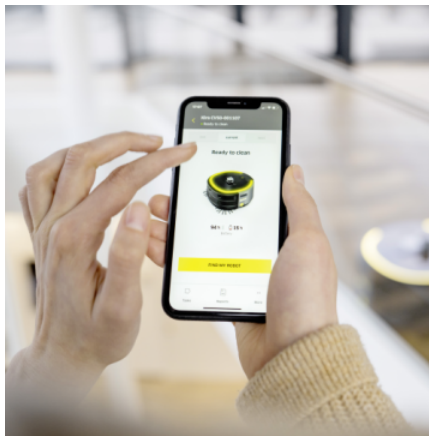

KIRA CV 50

The KIRA CV 50 robotic vacuum cleaner takes the pressure off cleaning teams by taking over the time-consuming vacuuming, leaving the skilled workers to take care of more complex tasks at the same time.

Equipment

Versions		Batteries and charger not included
autonomous cleaning		■
Easy and intuitive set-up without the need for expert knowledge		■
obstacle and crash detection		■
High-performance sensors		■
autonomous swerving upon meeting obstacles		■
Safety certified for public areas		■
creation of cleaning reports		■
Notifications on mobile devices		■
Kärcher colour and operating concept		■
operation using app		■
Side brush	Piece(s)	4
Roller brush quantity	Piece(s)	1
Start markings		■
EPA filter		■

■ Included in the scope of supply.

Compact design with very low ground clearance

- Low clearance height (32 cm) allows vacuum cleaning under furniture and tables.
- Also suitable for use in confined spaces thanks to its compact design.
- The robot also overcomes tight spaces with ease, allowing it to turn on the spot.

KIRA Robots app

- Full transparency with the KIRA Robots app with fleet management, live status, detailed cleaning reports and much more.
- Cleaning maps and schedules are easy to create and edit.
- Perfectly networked thanks to the integrated 4G/LTE mobile or wireless network connection.